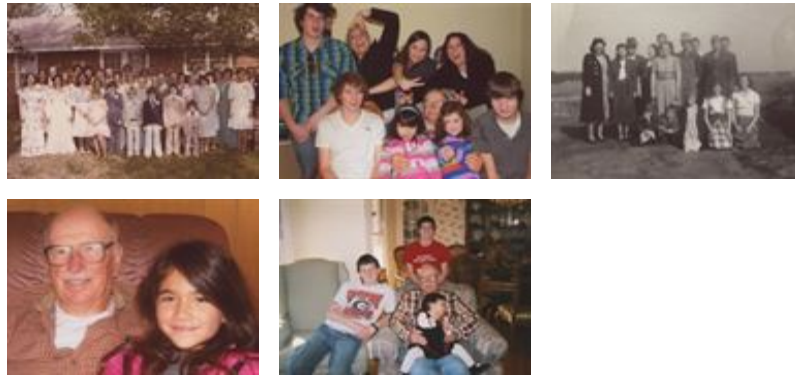

“ 83 files added to the album *Life Tributes*

Northside Chapel - March 29, 2017 at 11:33 AM

NH

“ *I was saddened this morning to read of Billy's death . I convey my sincere condolences to his wife, Barbara, and to his children. Although I only met with Billy twice, I was charmed by his lovely smile and his expertise with business matters . I wish I'd known him longer . . . and had heard him relate all of his wonderful stories about growing up in these parts ; I'm absolutely certain he was a terrific story-teller .*

Nan Harman - Dempsey

Nan Harman-Dempsey - March 29, 2017 at 09:33 AM

“ *Country Basket Blooms was purchased for the family of Mr. Billy Gene Holcombe.*

March 28, 2017 at 06:38 PM